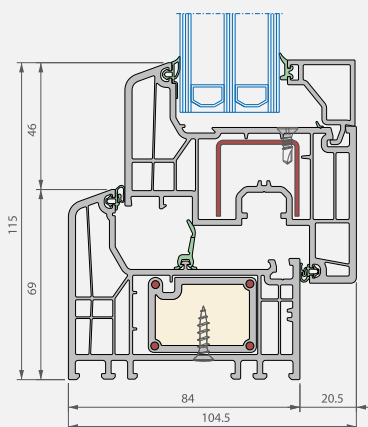

WINDOWS

Elegant Grando 84

TRADITIONAL DESIGN IDEALLY
SUITED FOR RENOVATION PURPOSES

A traditional design showing the versatility of the Elegant range. With a pronounced rebate and 84mm frame, this model is perfect for renovations as well as new construction projects. Furthermore a rustic wood look is easily obtained through our wide range of natural wood imitations and large selection of coloured wood RAL wood structure foils.

- Ideal for renovation projects in traditional construction
- Better thermal parameters – Uf up to 0.90 W/m²K
- Possibility of producing large-sized windows with lower weight
- Pronounced rebate
- Fully recyclable
- Available in wide range of natural wood foiling
- Sash suitable for all Elegant frames: 76mm , 84mm , 115mm

deceuninck

**TECHNICAL CHARACTERISTICS****Elegant Grandio 84**

Frame installation depth	84mm
Sash installation depth	84mm
Sash type offset	recessed
Frame rebate height	25mm
Frame rebate thickness	17mm
Sash rebate height	23mm
Sash rebate thickness	17mm
Possible glass thickness in the frame	10-55mm
Possible glass thickness in the sashes	10-55mm
Glass glueing	optional
Sealing system	double rebate sealing + central sealing
Uf frame/sash section (W/m ² K)	0,90*

* Hot box in accordance with ISO 12412-2

Vertical section

Horizontal section