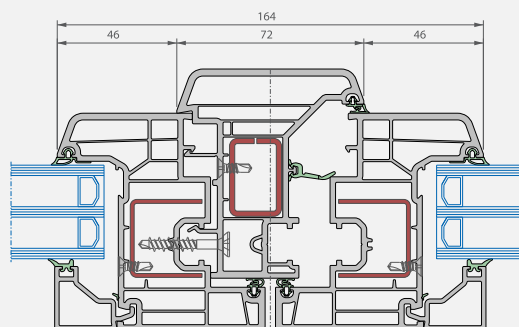

deceuninck

**TECHNICAL CHARACTERISTICS****Elegant Grandio 84**

Frame installation depth	84mm
Sash installation depth	84mm
Sash type offset	recessed
Frame rebate height	25mm
Frame rebate thickness	17mm
Sash rebate height	23mm
Sash rebate thickness	17mm
Possible glass thickness in the frame	10-55mm
Possible glass thickness in the sashes	10-55mm
Glass glueing	optional
Sealing system	double rebate sealing + central sealing
Uf frame/sash section (W/m ² K)	0,90*

* Hot box in accordance with ISO 12412-2

Vertical section

Horizontal section